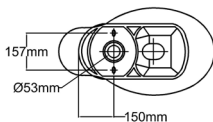

WC GENOVA

Tank: WT4300900EX / Bowl: WT4202200EX

Features:

Round, 1.28 GPF
 Height 15"
 2" Glazed Trapway
 MaP: 800 gr
 Rough in: 12"

Colors: White and Bone

* Bone: Special order

Product Diagram:

Top View

Front View

Left Side View

Bottom View

Back View