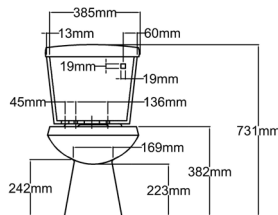

WC GENOVA

Tank: WT4300900EX / Bowl: WT4202200EX

Features:

Round, 1.28 GPF
 Height 15"
 2" Glazed Trapway
 MaP: 800 gr
 Rough in: 12"

Colors: White and Bone

* Bone: Special order

Product Diagram:

Top View

Front View

Left Side View

Bottom View

Back View