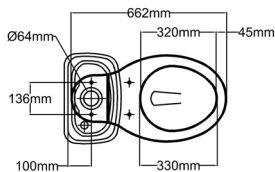

WC GENOVA

Tank: WT4300900EX / Bowl: WT4202200EX

Features:

Round, 1.28 GPF
 Height 15"
 2" Glazed Trapway
 MaP: 800 gr
 Rough in: 12"

Colors: White and Bone

* Bone: Special order

Product Diagram:

Top View

Front View

Left Side View

Bottom View

Back View