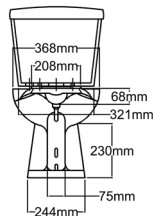

WC GENOVA

Tank: WT4300900EX / Bowl: WT4202200EX

Features:

Round, 1.28 GPF
 Height 15"
 2" Glazed Trapway
 MaP: 800 gr
 Rough in: 12"

Colors: White and Bone

* Bone: Special order

Product Diagram:

Top View

Front View

Left Side View

Bottom View

Back View