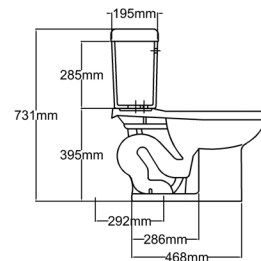

WC GENOVA

Tank: WT4300900EX / Bowl: WT4202200EX

Features:

Round, 1.28 GPF
 Height 15"
 2" Glazed Trapway
 MaP: 800 gr
 Rough in: 12"

Colors: White and Bone

* Bone: Special order

Product Diagram:

Top View

Front View

Left Side View

Bottom View

Back View