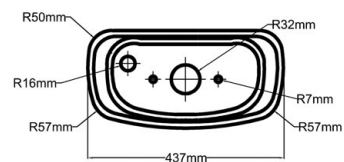

400 GREEN TANK

WT4300900EX

Features:

1.28 GPF
Colors: White and Bone

* *Bone: Special order*

Product Diagram:

Front View

Side View

Compatible with:

- DANUBIO 17" (ADA)
WT4201900EX
- GENOVA 15"
WT4202200EX

Tank Lid Top View