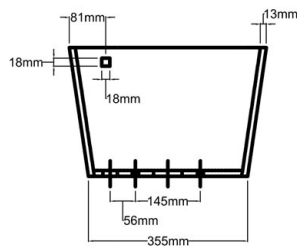

400 GREEN TANK

WT4300900EX

Features:

1.28 GPF
Colors: White and Bone

* *Bone: Special order*

Product Diagram:

Front View

Side View

Compatible with:

- DANUBIO 17" (ADA)
WT4201900EX
- GENOVA 15"
WT4202200EX

Tank Lid Top View