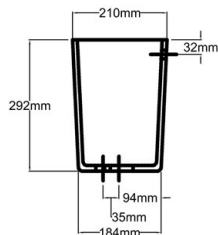

400 GREEN TANK

WT4300900EX

Features:

1.28 GPF
Colors: White and Bone

* *Bone: Special order*

Product Diagram:

Front View

Side View

Compatible with:

- DANUBIO 17" (ADA)
WT4201900EX
- GENOVA 15"
WT4202200EX

Tank Lid Top View